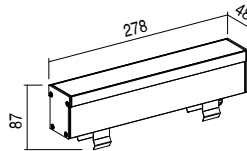

MINOSSE RECESSED S 230Vac

IP67 IK09 CE | A > A+ > A++

TIPOLOGIA / *TPOLOGY*

Incassi | *Recessed*

POSIZIONE INSTALLATIVA | *INSTALLATION POSITION*

A terra | *Floor*

AMBIENTE INSTALLATIVO | *INSTALLATION LOCATION*

Esterno | *Outdoor*

MINOSSE RECESSED S

278 mm

11W

kg 1,4